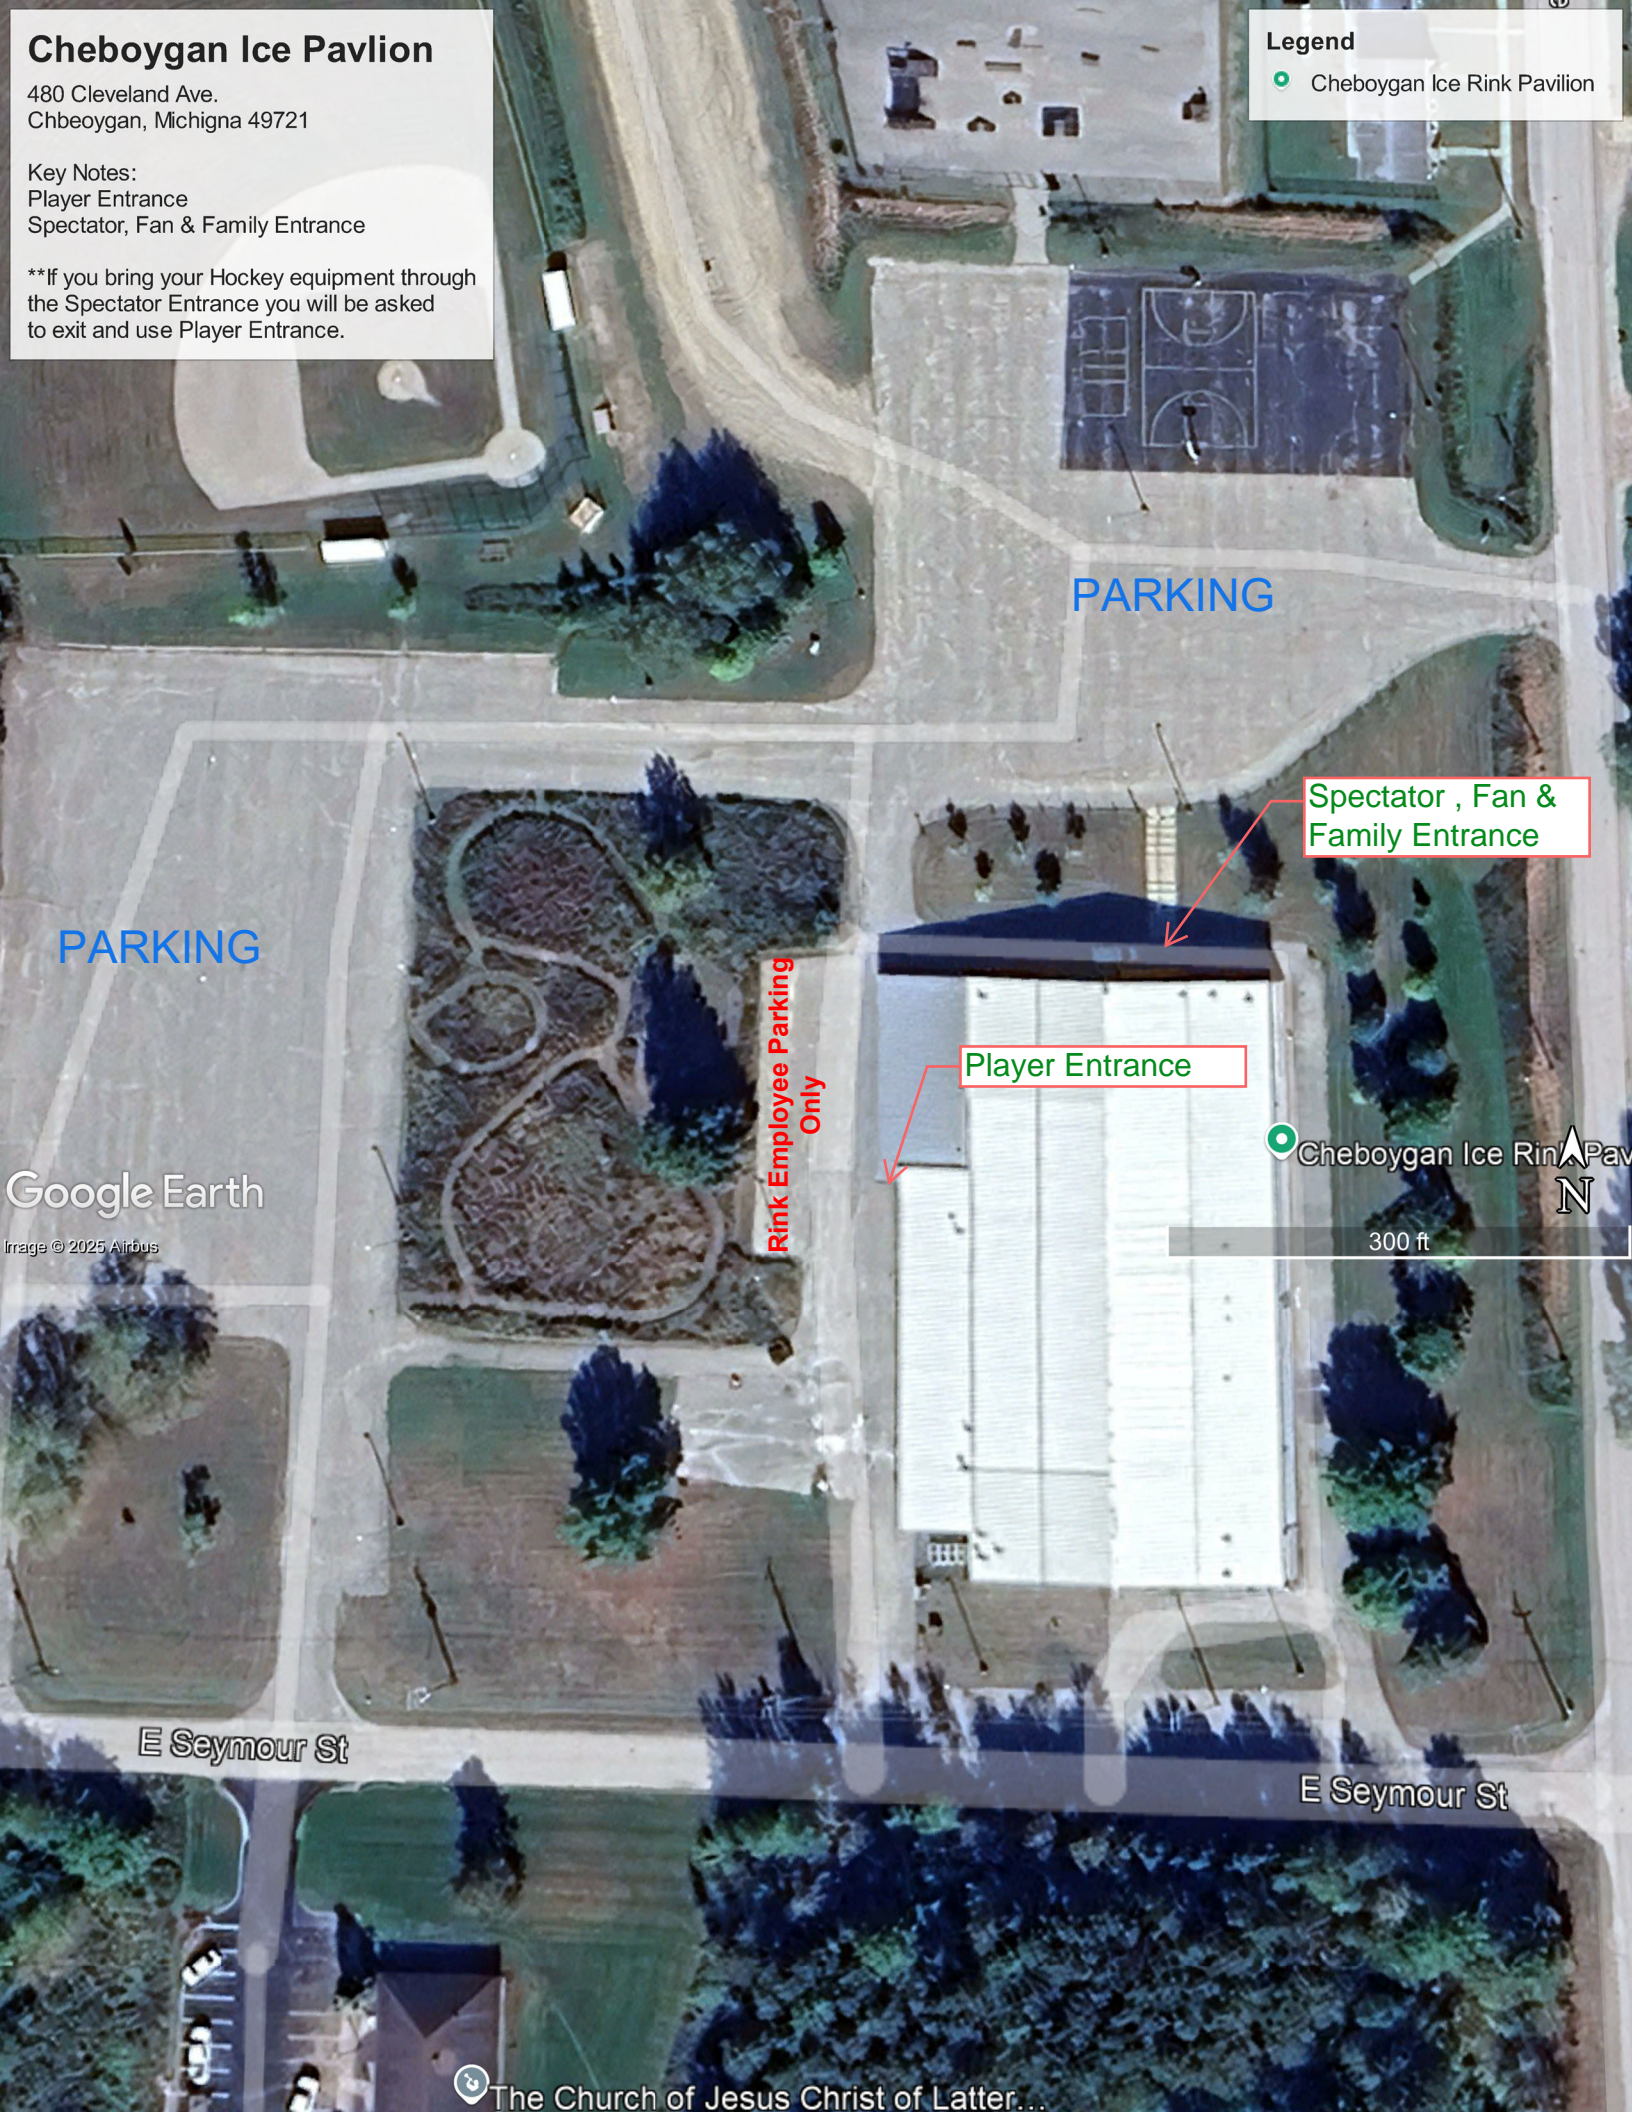

Cheboygan Ice Pavilion

480 Cleveland Ave.
Cheboygan, Michigan 49721

Key Notes:
Player Entrance
Spectator, Fan & Family Entrance

**If you bring your Hockey equipment through the Spectator Entrance you will be asked to exit and use Player Entrance.

Legend

- Cheboygan Ice Rink Pavilion

PARKING

PARKING

Spectator, Fan & Family Entrance

Rink Employee Parking Only

Player Entrance

Cheboygan Ice Rink Pavilion

300 ft

PARKING

Google Earth

Imagery © 2025 Airbus

E Seymour St

E Seymour St

The Church of Jesus Christ of Latter...